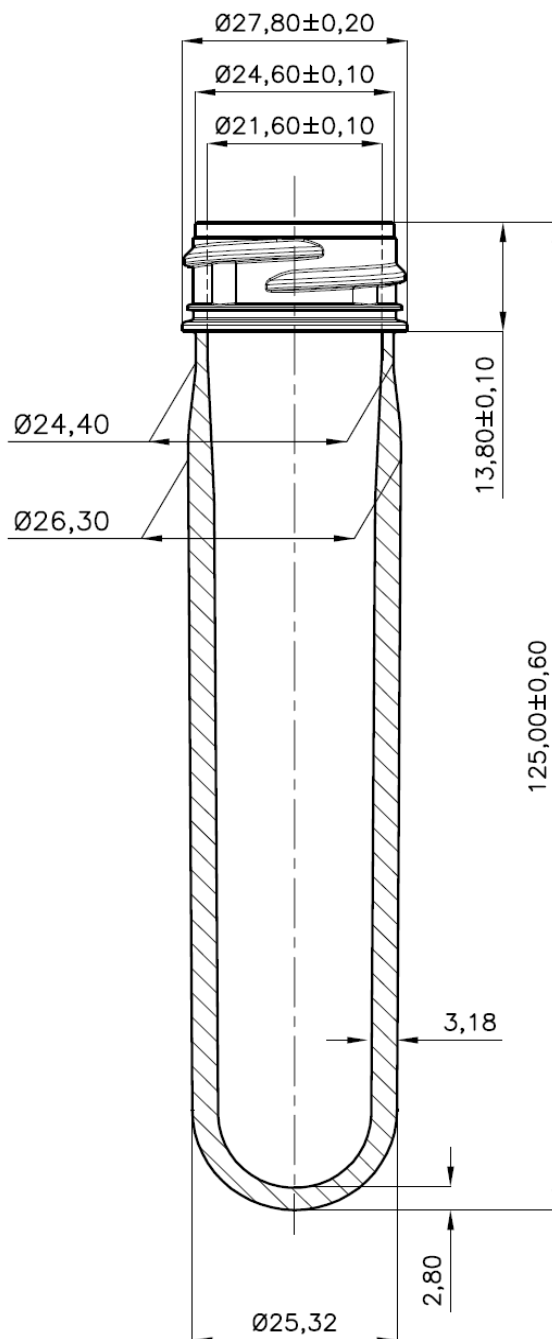

PREFORM 34G 28-410

MATERIAL: PET

CODE: PPD3400C

WEIGHT: 34 gr.

NECK: 28-410 $27,40 \pm 0,10$ mm.