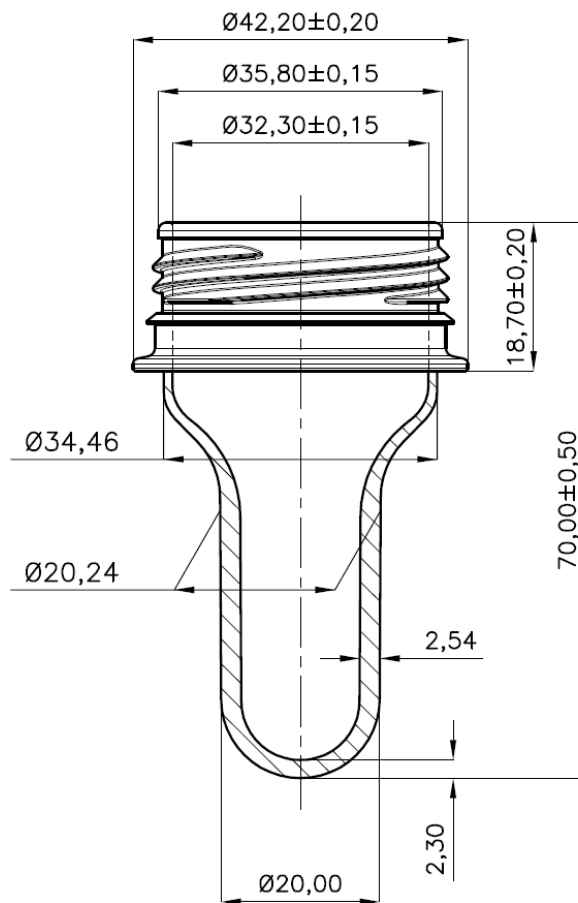

PREFORM 15g A&F

MATERIAL: PET

CODE: PPA1500C

WEIGHT: 15,0 gr.

NECK: A&F $37,20 \pm 0,15$ mm.