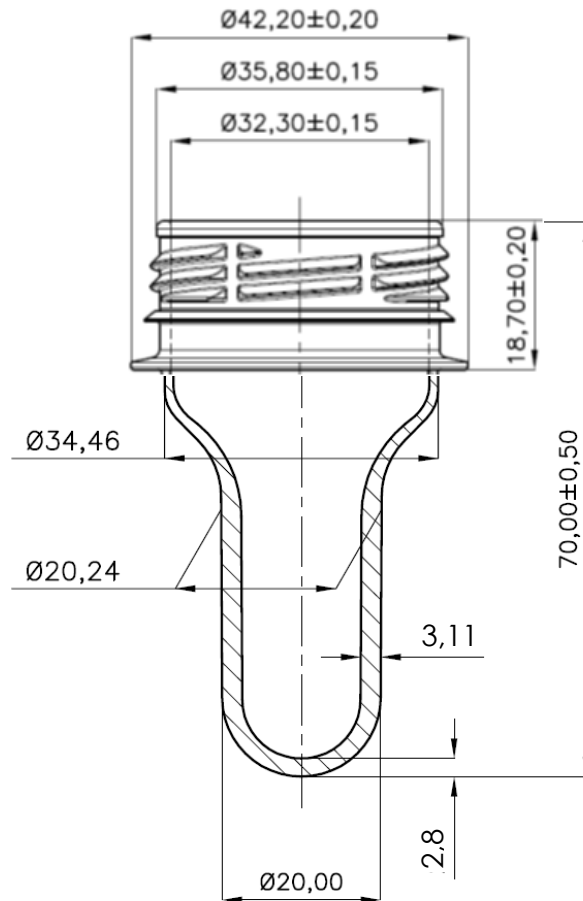

## PREFORM 16G A&F LIGHT

**MATERIAL: PET**

**CODE: PPB1600C**

**WEIGHT: 16,0 gr.**

**NECK: A&F LIGHT  $37,20 \pm 0,15$  mm.**