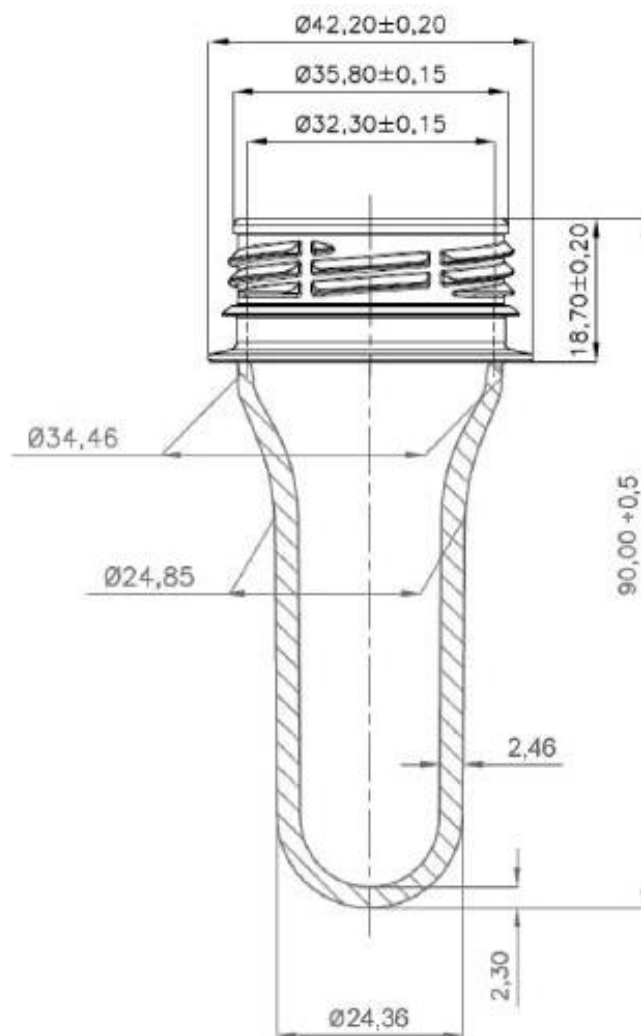

PREFORM 21g A&F LIGHT

MATERIAL: PET

CODE: PPB2100C

WEIGHT: 21 gr.

NECK: A&F LIGHT $37,20 \pm 0,15$ mm.