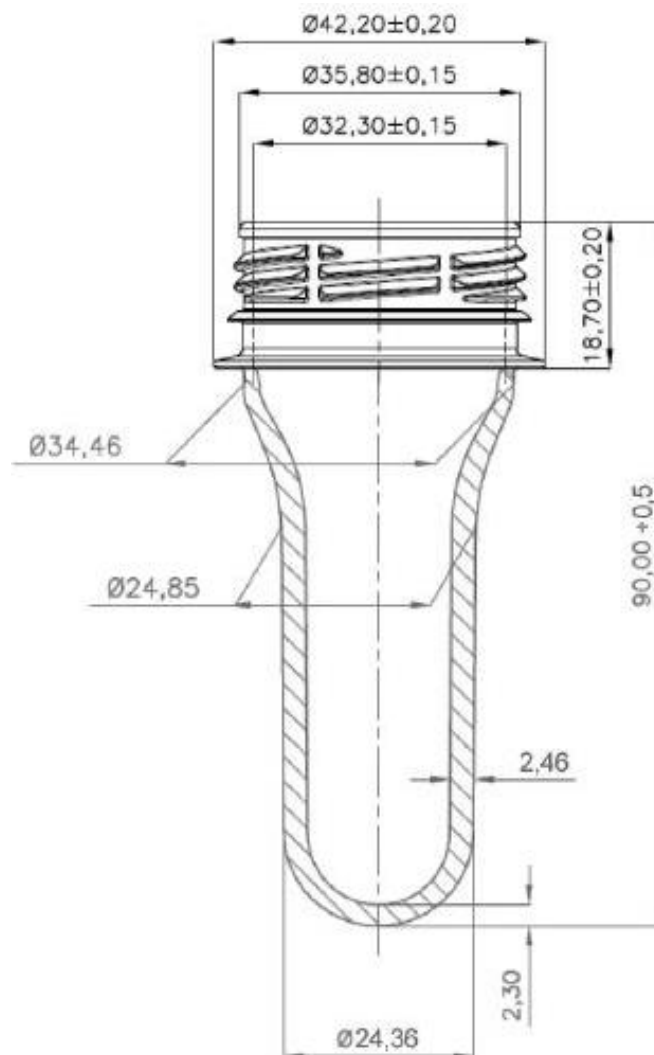

PREFORM 22g A&F LIGHT

MATERIAL: PET

CODE: PPB2200W

WEIGHT: 22 gr.

NECK: A&F LIGHT $37,20 \pm 0,15$ mm.