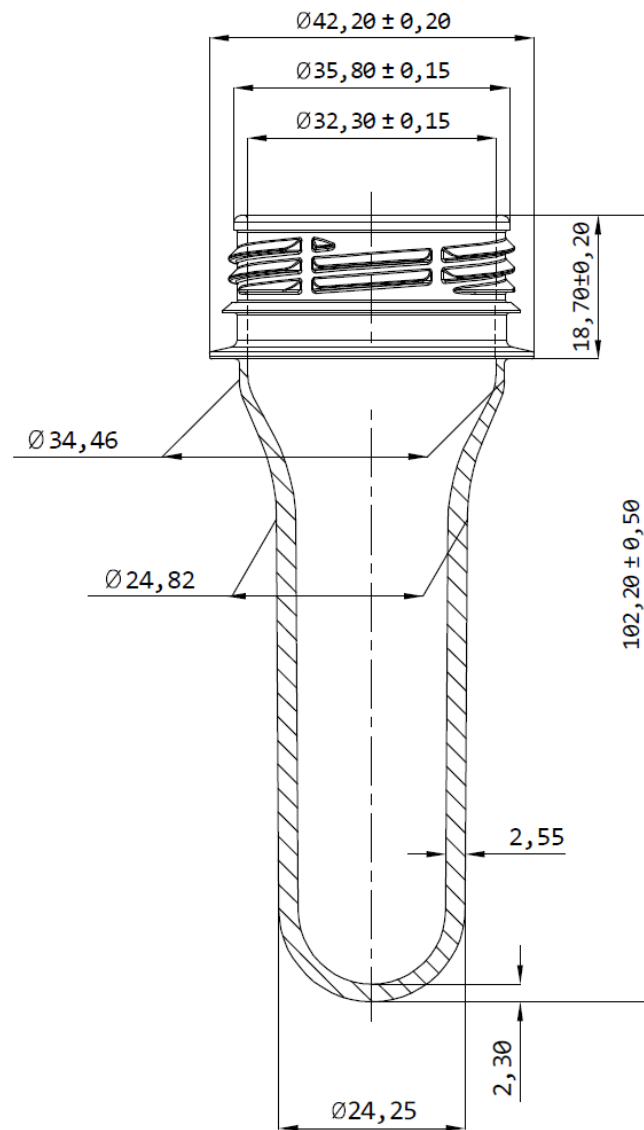

PREFORM 23,75g A&F LIGHT

MATERIAL: PET

CODE: PPB2375C

WEIGHT: 23,75 gr.

NECK: A&F LIGHT $37,20 \pm 0,15$ mm.