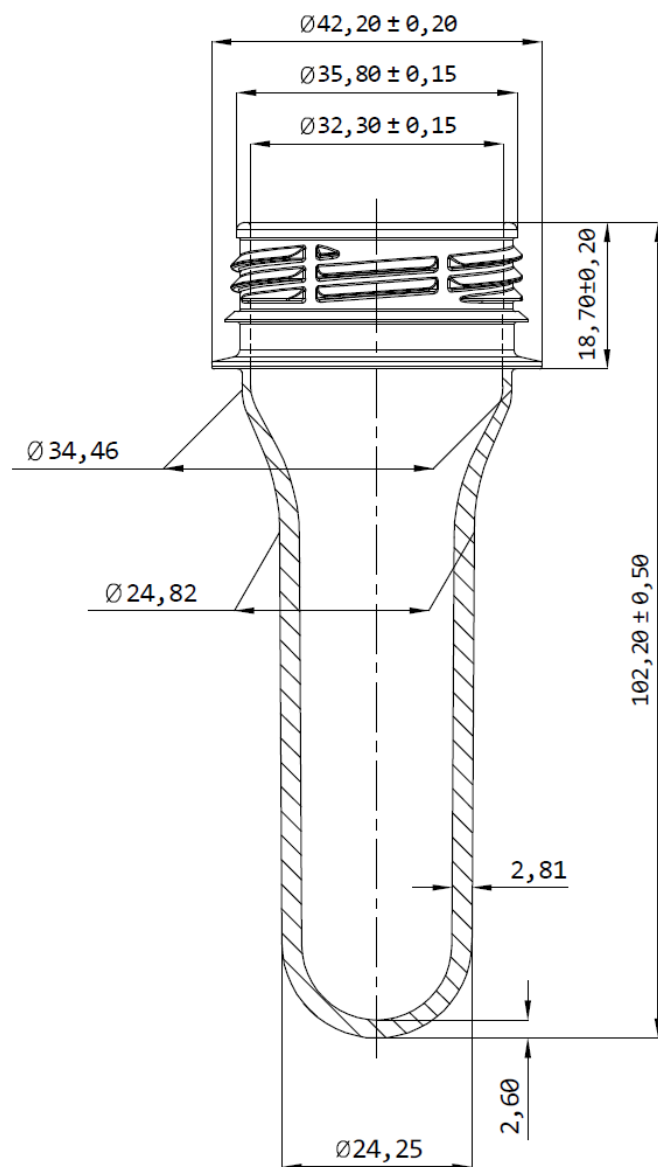

PREFORM 25g A&F LIGHT

MATERIAL: PET

CODE: PPB2500B

WEIGHT: 25 gr.

NECK: A&F LIGHT $37,20 \pm 0,15$ mm.