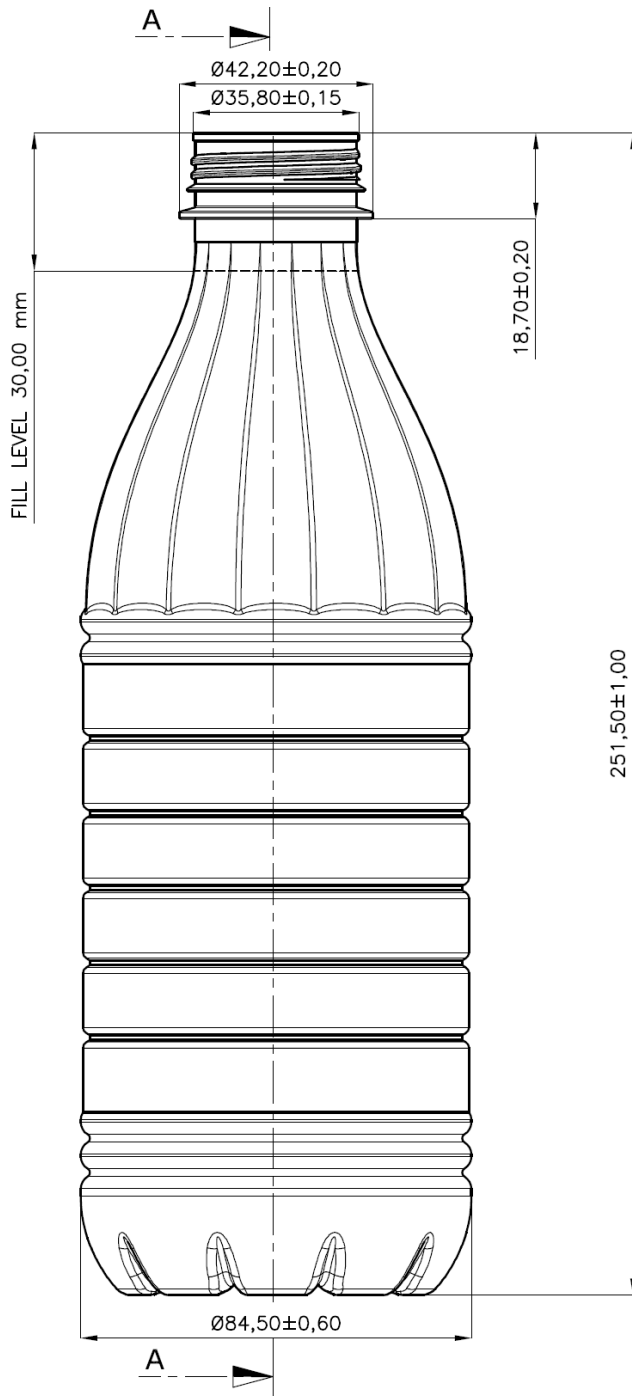

MILK BOTTLE 1000 ML - ROUND

MATERIAL: PET

CODE: PBA2475100

WEIGHT: GR. 24,75

NECK: A&F $\varnothing 37,20 \pm 0,15$ mm.