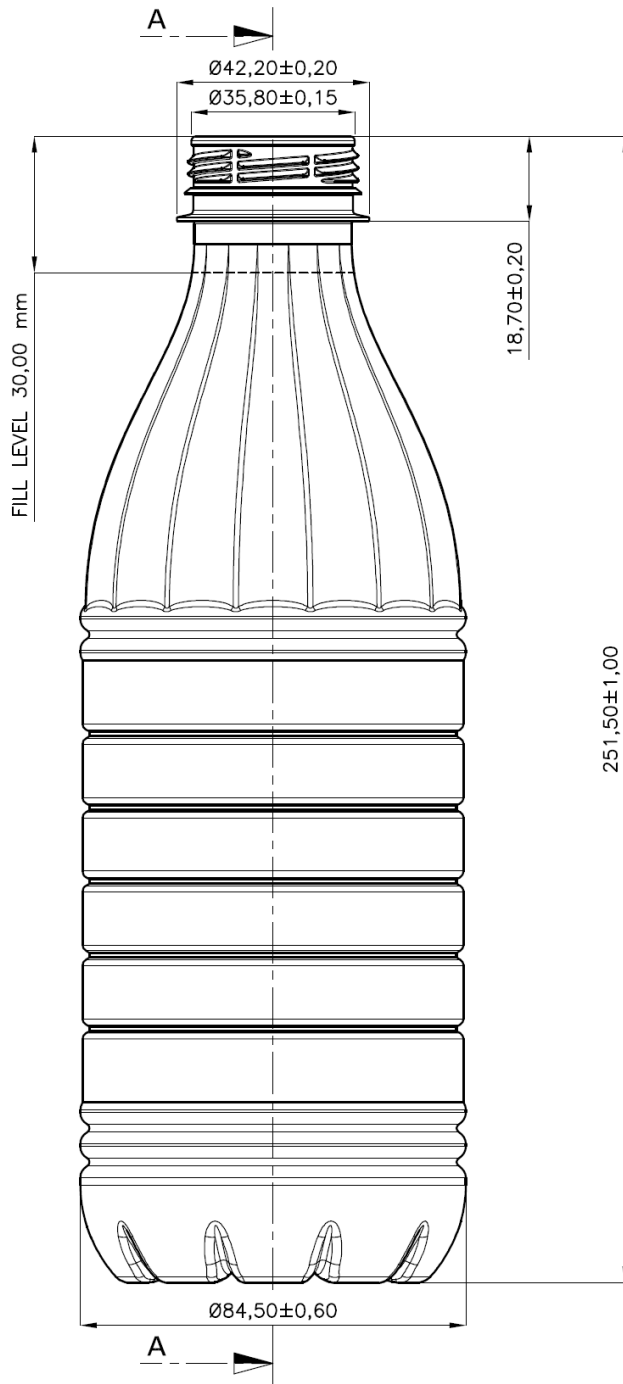

MILK BOTTLE 1000 ML - ROUND

MATERIAL: PET

CODE: PBB2200100

WEIGHT: GR. 22,00

NECK: A&F Light $\varnothing 37,20 \pm 0,15$ mm.