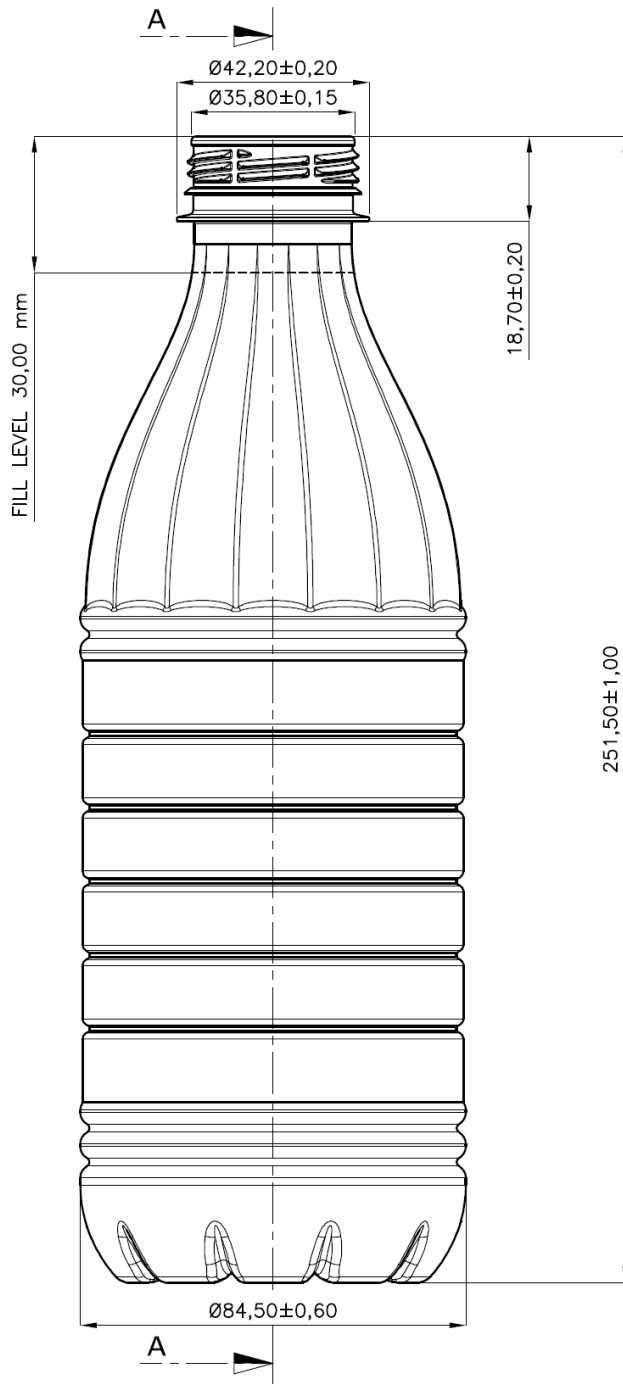

MILK BOTTLE 1000 ML - ROUND

MATERIAL: PET

CODE: PBB2375100

WEIGHT: GR. 23,75

NECK: A&F Light $\varnothing 37,20 \pm 0,15$ mm.