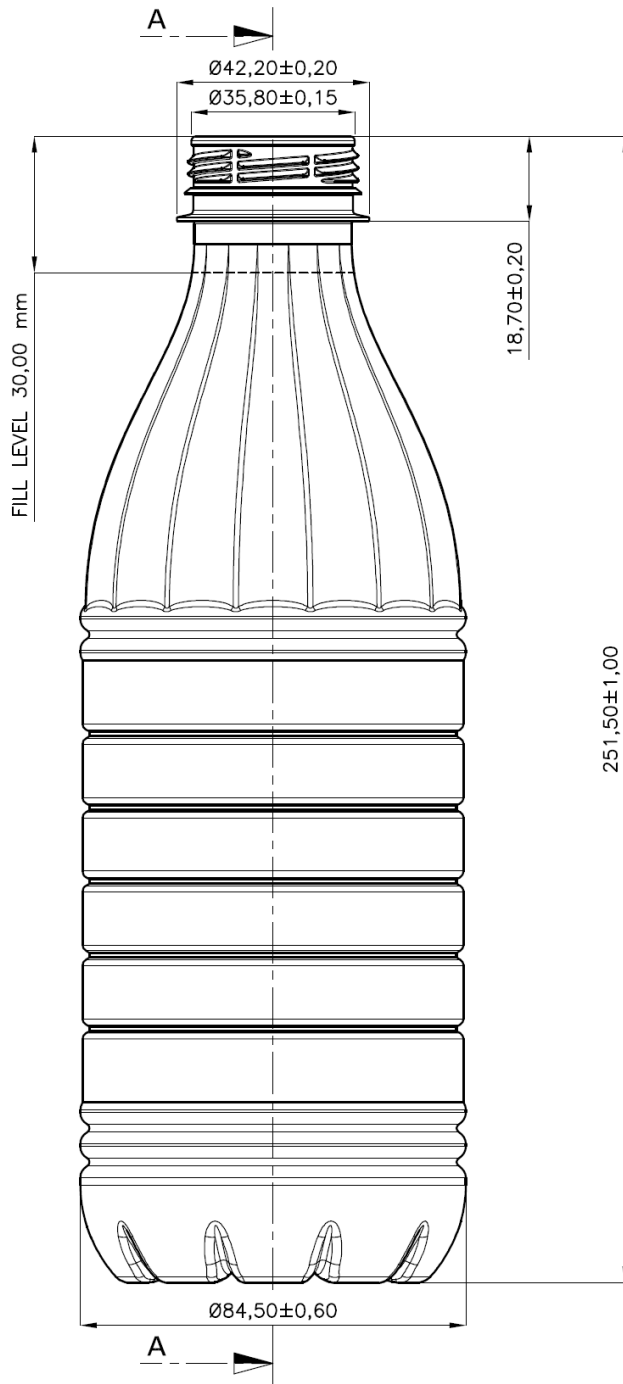

## MILK BOTTLE 1000 ML - ROUND

**MATERIAL: PET**

**CODE: PBB2485100W08**

**WEIGHT: GR. 24,85**

**NECK: A&F Light  $\text{Ø} 37,20 \pm 0,15$  mm.**