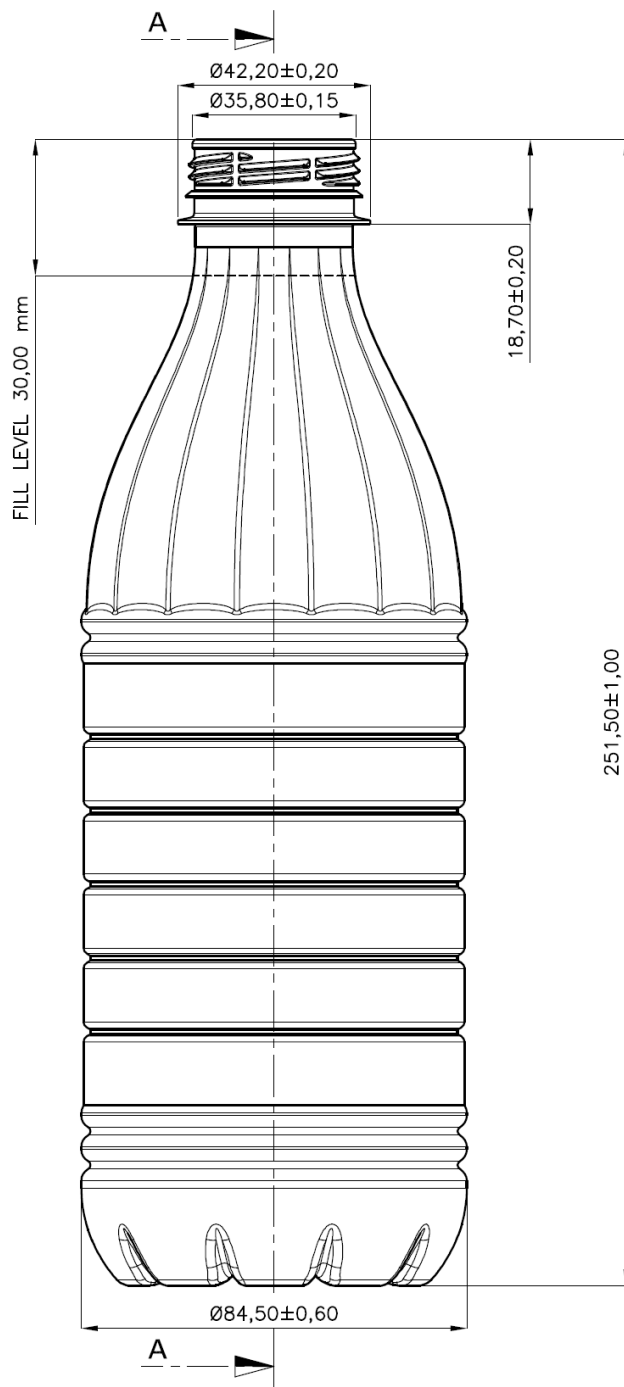

MILK BOTTLE 1000 ML - ROUND

MATERIAL: PET

CODE: PBB2500100

WEIGHT: GR. 25,00

NECK: A&F Light $\text{Ø} 37,20 \pm 0,15$ mm.