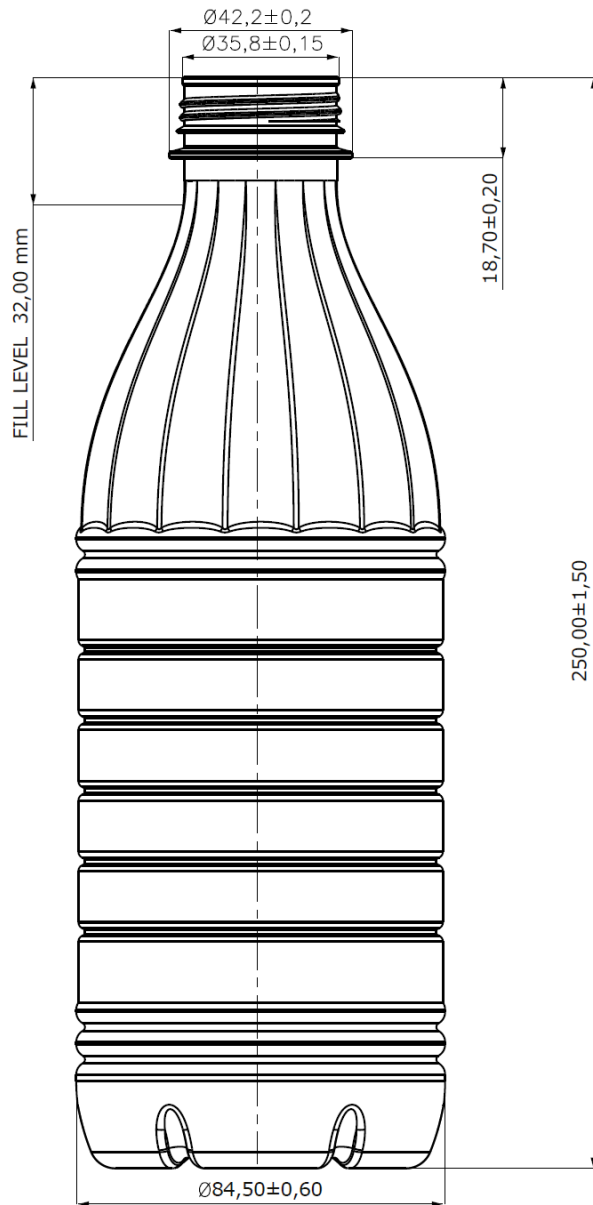

MILK BOTTLE 1000 ML - ROUND
FLAT BASE

MATERIAL: PET

CODE: PBA2475100.P

WEIGHT: GR. 24,75

NECK: A&F $\varnothing 37,20 \pm 0,15$ mm.