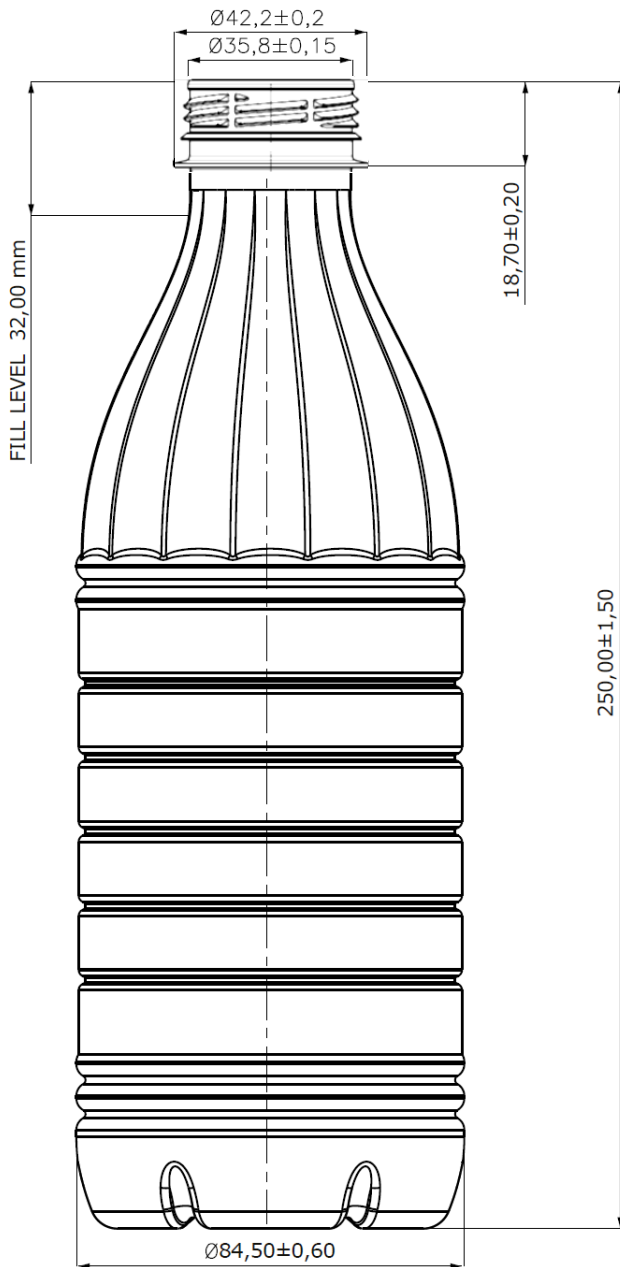

MILK BOTTLE 1000 ML – ROUND
FLAT BASE

MATERIAL: PET

CODE: PBB2375100.P

WEIGHT: GR. 23,75

NECK: A&F Light $\text{Ø} 37,20 \pm 0,15$ mm.