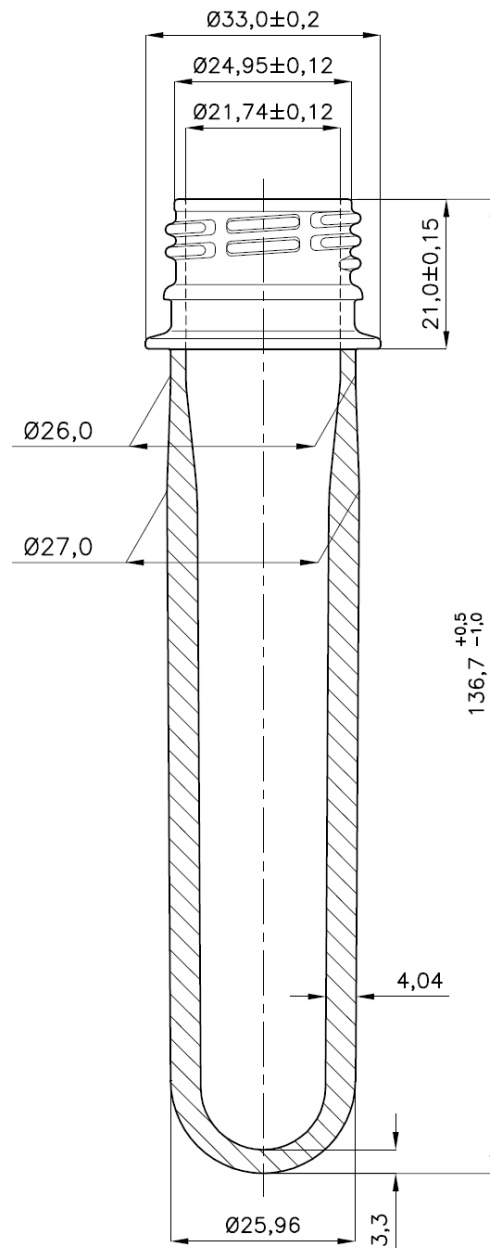

## PREFORM 46g PCO

**MATERIAL: PET**

**CODE: PPF4600C**

**WEIGHT: 46 gr.**

**NECK: PCO  $27,43 \pm 0,12$  mm.**