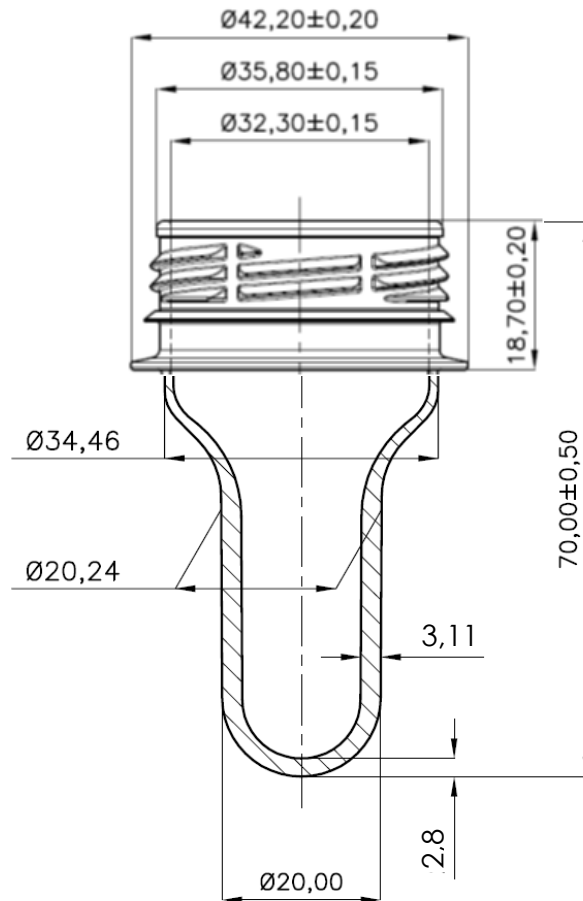

## PREFORM 16G A&F LIGHT

**MATERIAL: PET**

**CODE: PPB1600C**

**WEIGHT: 16,0 gr.**

**NECK: A&F LIGHT  $37,20 \pm 0,15$  mm.**